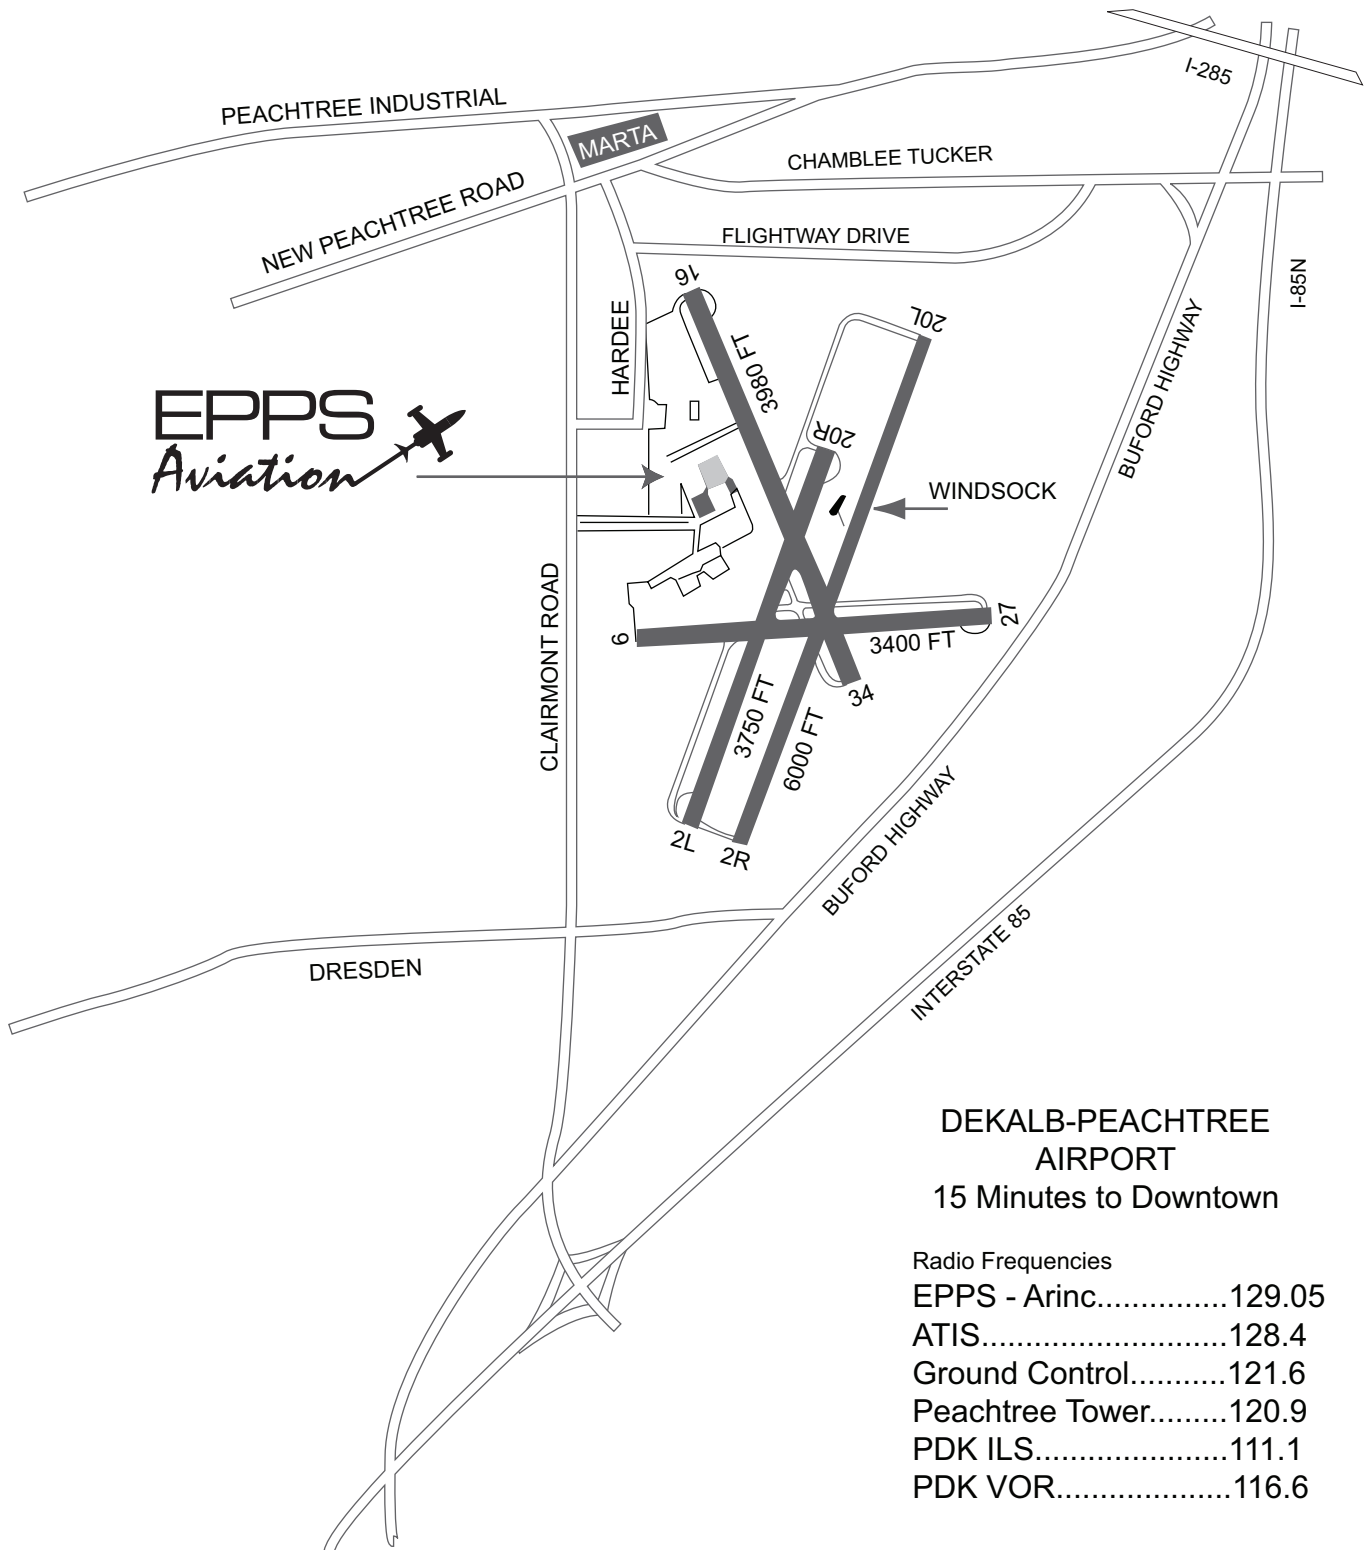

EPPS Aviation

DEKALB-PEACHTREE AIRPORT

15 Minutes to Downtown

Radio Frequencies

EPPS - Arinc.....	129.05
ATIS.....	128.4
Ground Control.....	121.6
Peachtree Tower.....	120.9
PDK ILS.....	111.1
PDK VOR.....	116.6